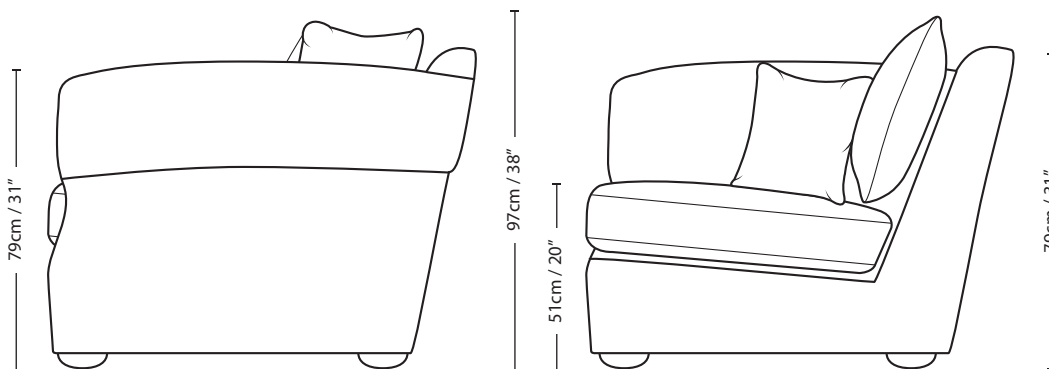

MANHATTAN

2.5 SEATER FLAT BACK SCATTER CUSHION

33cm / 13" 135cm / 53" 33cm / 13"

201cm / 79"

Overall Height	Overall Width	Overall Depth	Arm Height	Back Height of Frame	Seat Height	Arm Width	Inside Width Arm to Arm	Seat Depth to Cushions	Seat Depth no Cushions
97cm / 38"	201cm / 79"	114cm / 45"	79cm / 31"	79cm / 31"	51cm / 20"	33cm / 13"	135cm / 53"	53cm / 21"	81cm / 32"

Seating sizes vary to a great extent and particularly wherever there are soft cushions involved, this is magnified with front of seat to back cushion depths, whilst formal back cushions will vary with age and plumping. It is essential to note that scatter back cushion depths will adjust from which point you measure, overtime and with plumping, the accurate measurement does not exist as it will resize each and every time you enjoy its comfort.